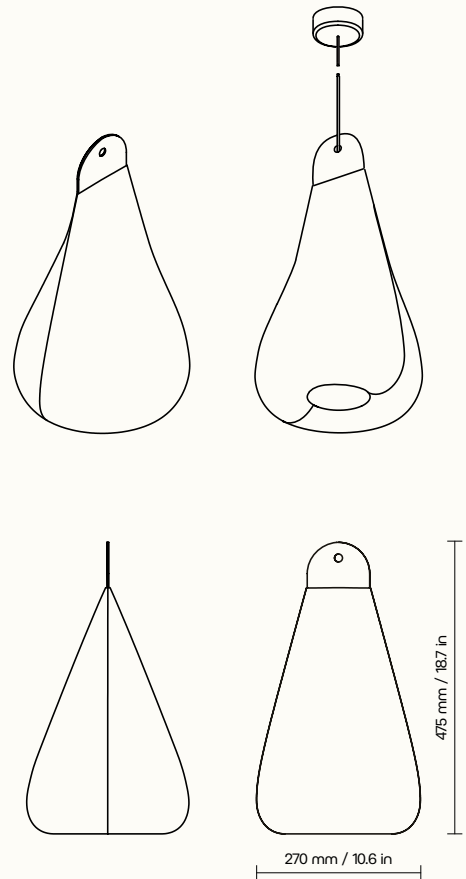

All intellectual property rights („Rights“), whether registered or not, relating to any content, texts, photographs, images, logos, instructions, designs, technical solutions, etc. („Content“) are the property of SilentLab s.r.o. („Owner“) and any interference with these Rights to any Content or part thereof without the prior express and written consent of the Owner is not permitted. Any use of the Content not expressly authorized in writing in advance, with the exception of internal and non-commercial use of the unmodified Content for the purposes of the customer’s own order, is considered an infringement of the Owner’s Rights. In particular (not exclusively), any reproduction, change, addition, merger or other modification of the Content is prohibited without the prior express written consent of the Owner.

The final product configuration may differ from the versions shown in the photographs.
SilentLab®, MICROOFFICE® and their logos are registered trademarks of SilentLab s.r.o. All MICROOFFICE products are patent pending.

version 2025.1